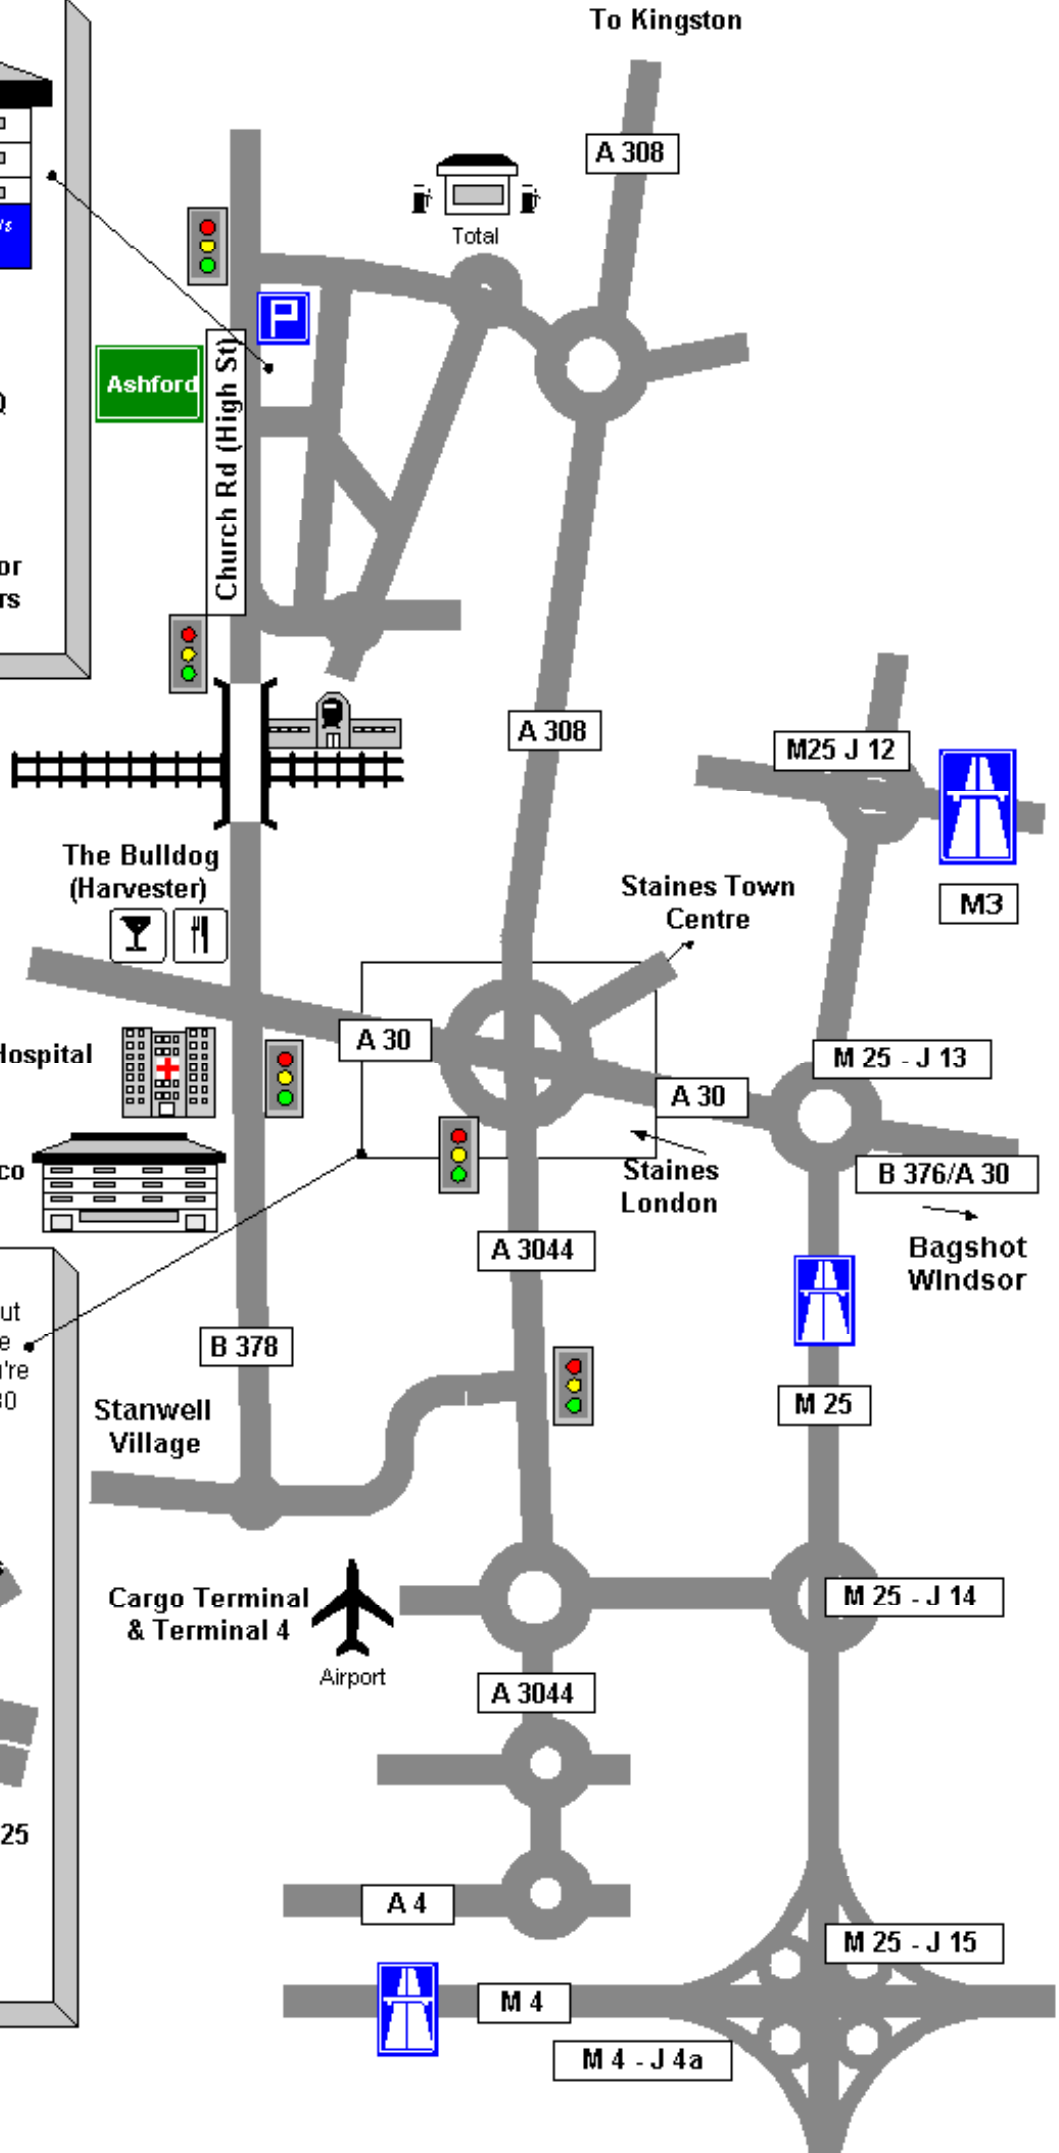

Note : NOT TO SCALE

The A30 Staines Junction

This Junction was formerly a roundabout but is now traffic light controlled with the A30 running through the middle. So if you're coming from the M25 just stay on the A30 dual carriageway towards London

A30 To London
 To Staines
 A30 To the M25
 Crooked Billet (Beefeater)